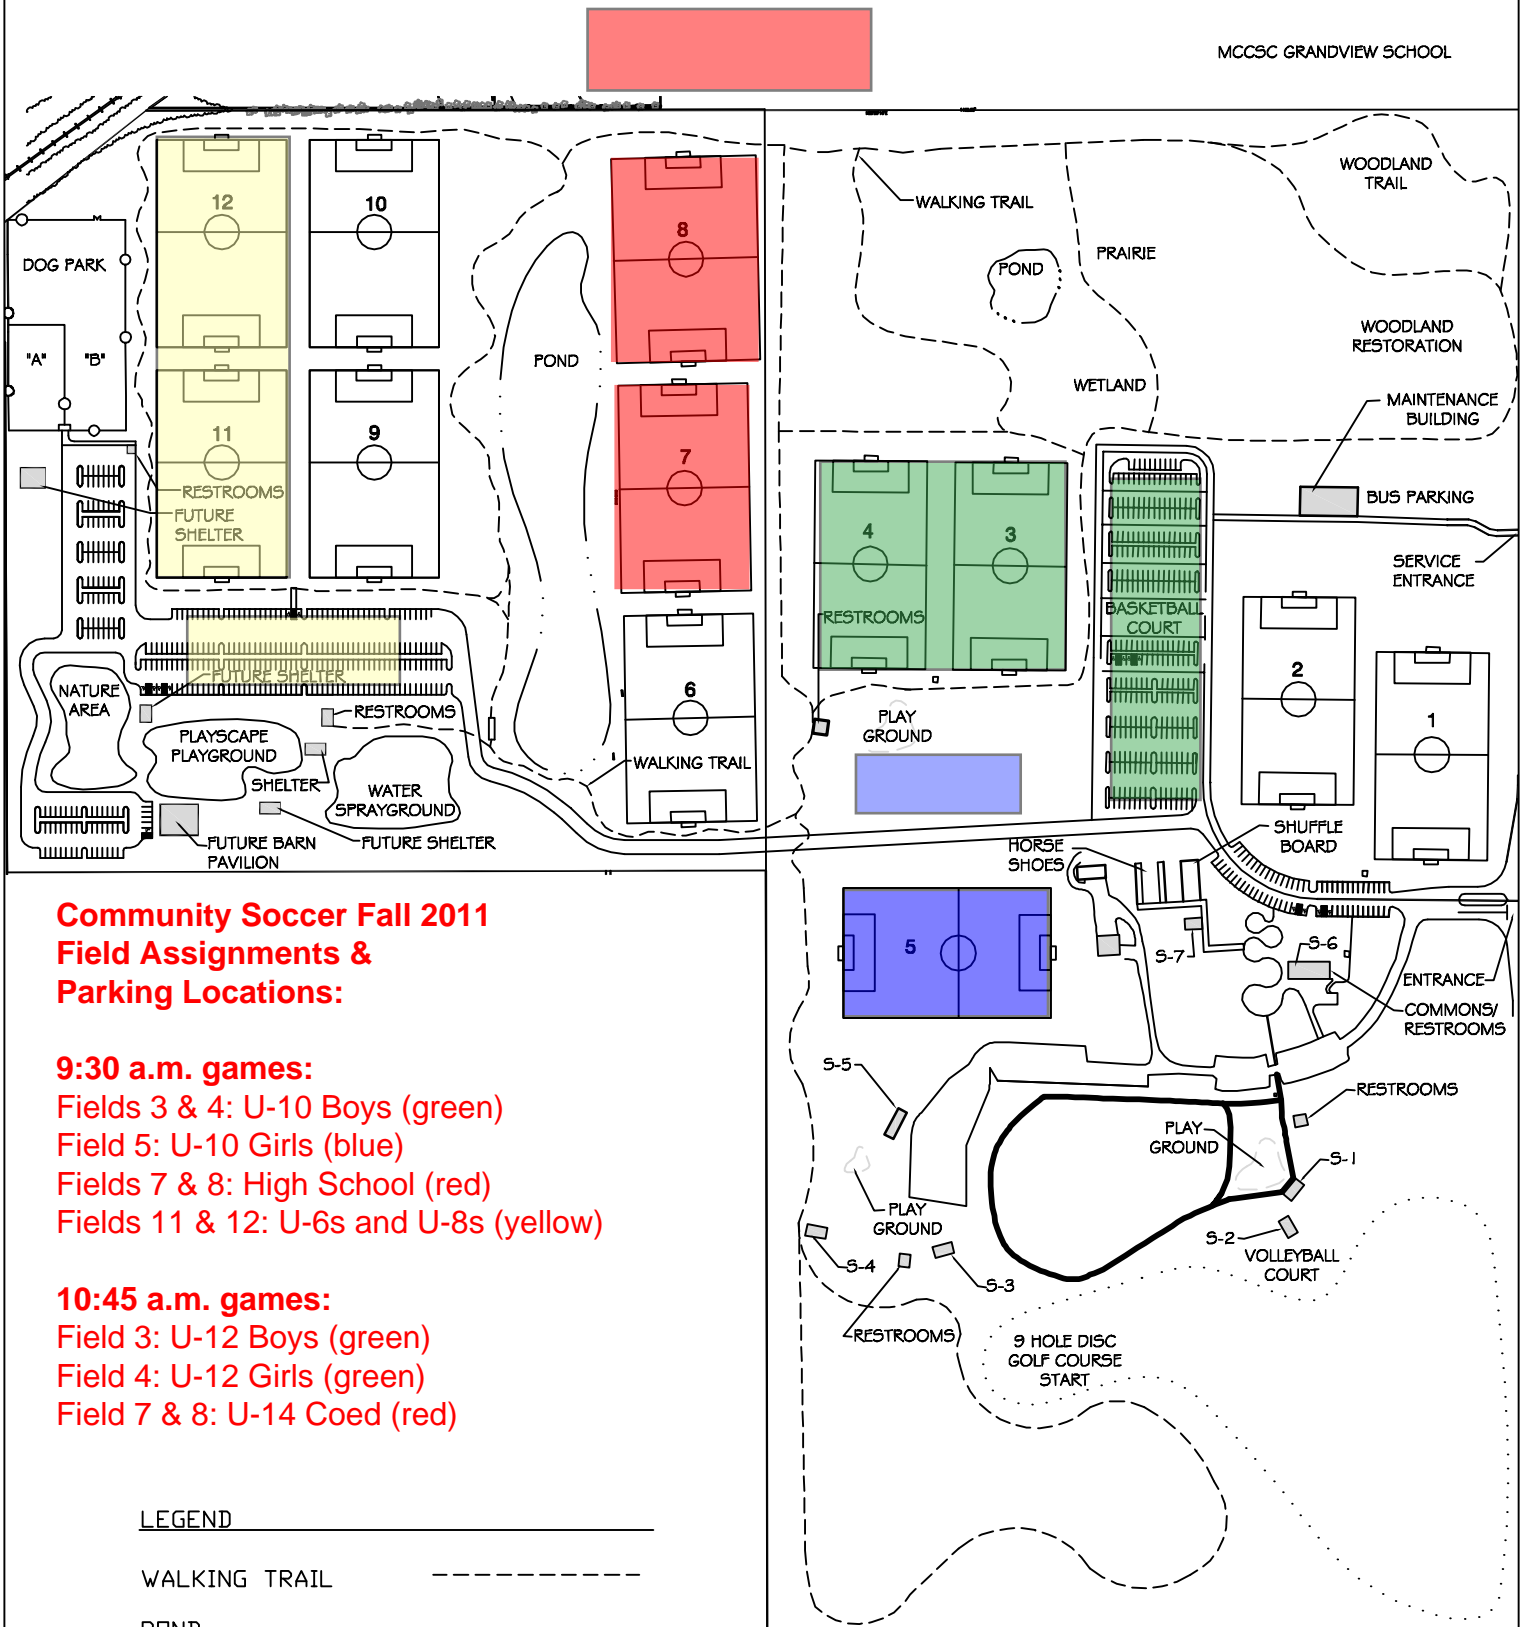

KARST FARM PARK MASTER PLAN 2005

FOR
MONROE COUNTY PARKS & RECREATION

MCCSC GRANDVIEW SCHOOL

Community Soccer Fall 2011 Field Assignments & Parking Locations:

9:30 a.m. games:

- Fields 3 & 4: U-10 Boys (green)
- Field 5: U-10 Girls (blue)
- Fields 7 & 8: High School (red)
- Fields 11 & 12: U-6s and U-8s (yellow)

10:45 a.m. games:

- Field 3: U-12 Boys (green)
- Field 4: U-12 Girls (green)
- Field 7 & 8: U-14 Coed (red)

LEGEND

- WALKING TRAIL
- POND
- DISC GOLF COURSE
- PAVED TRAIL
- SHELTER S-#

AIRPORT ROAD

Bledsoe Riggert Guerrettez
LAND SURVEYING • CIVIL ENGINEERING
1361 West Tapp Road
Bloomington, Indiana 47403
Phone: 812-336-8277
Fax: 812-336-0817

SCALE: NO SCALE
North